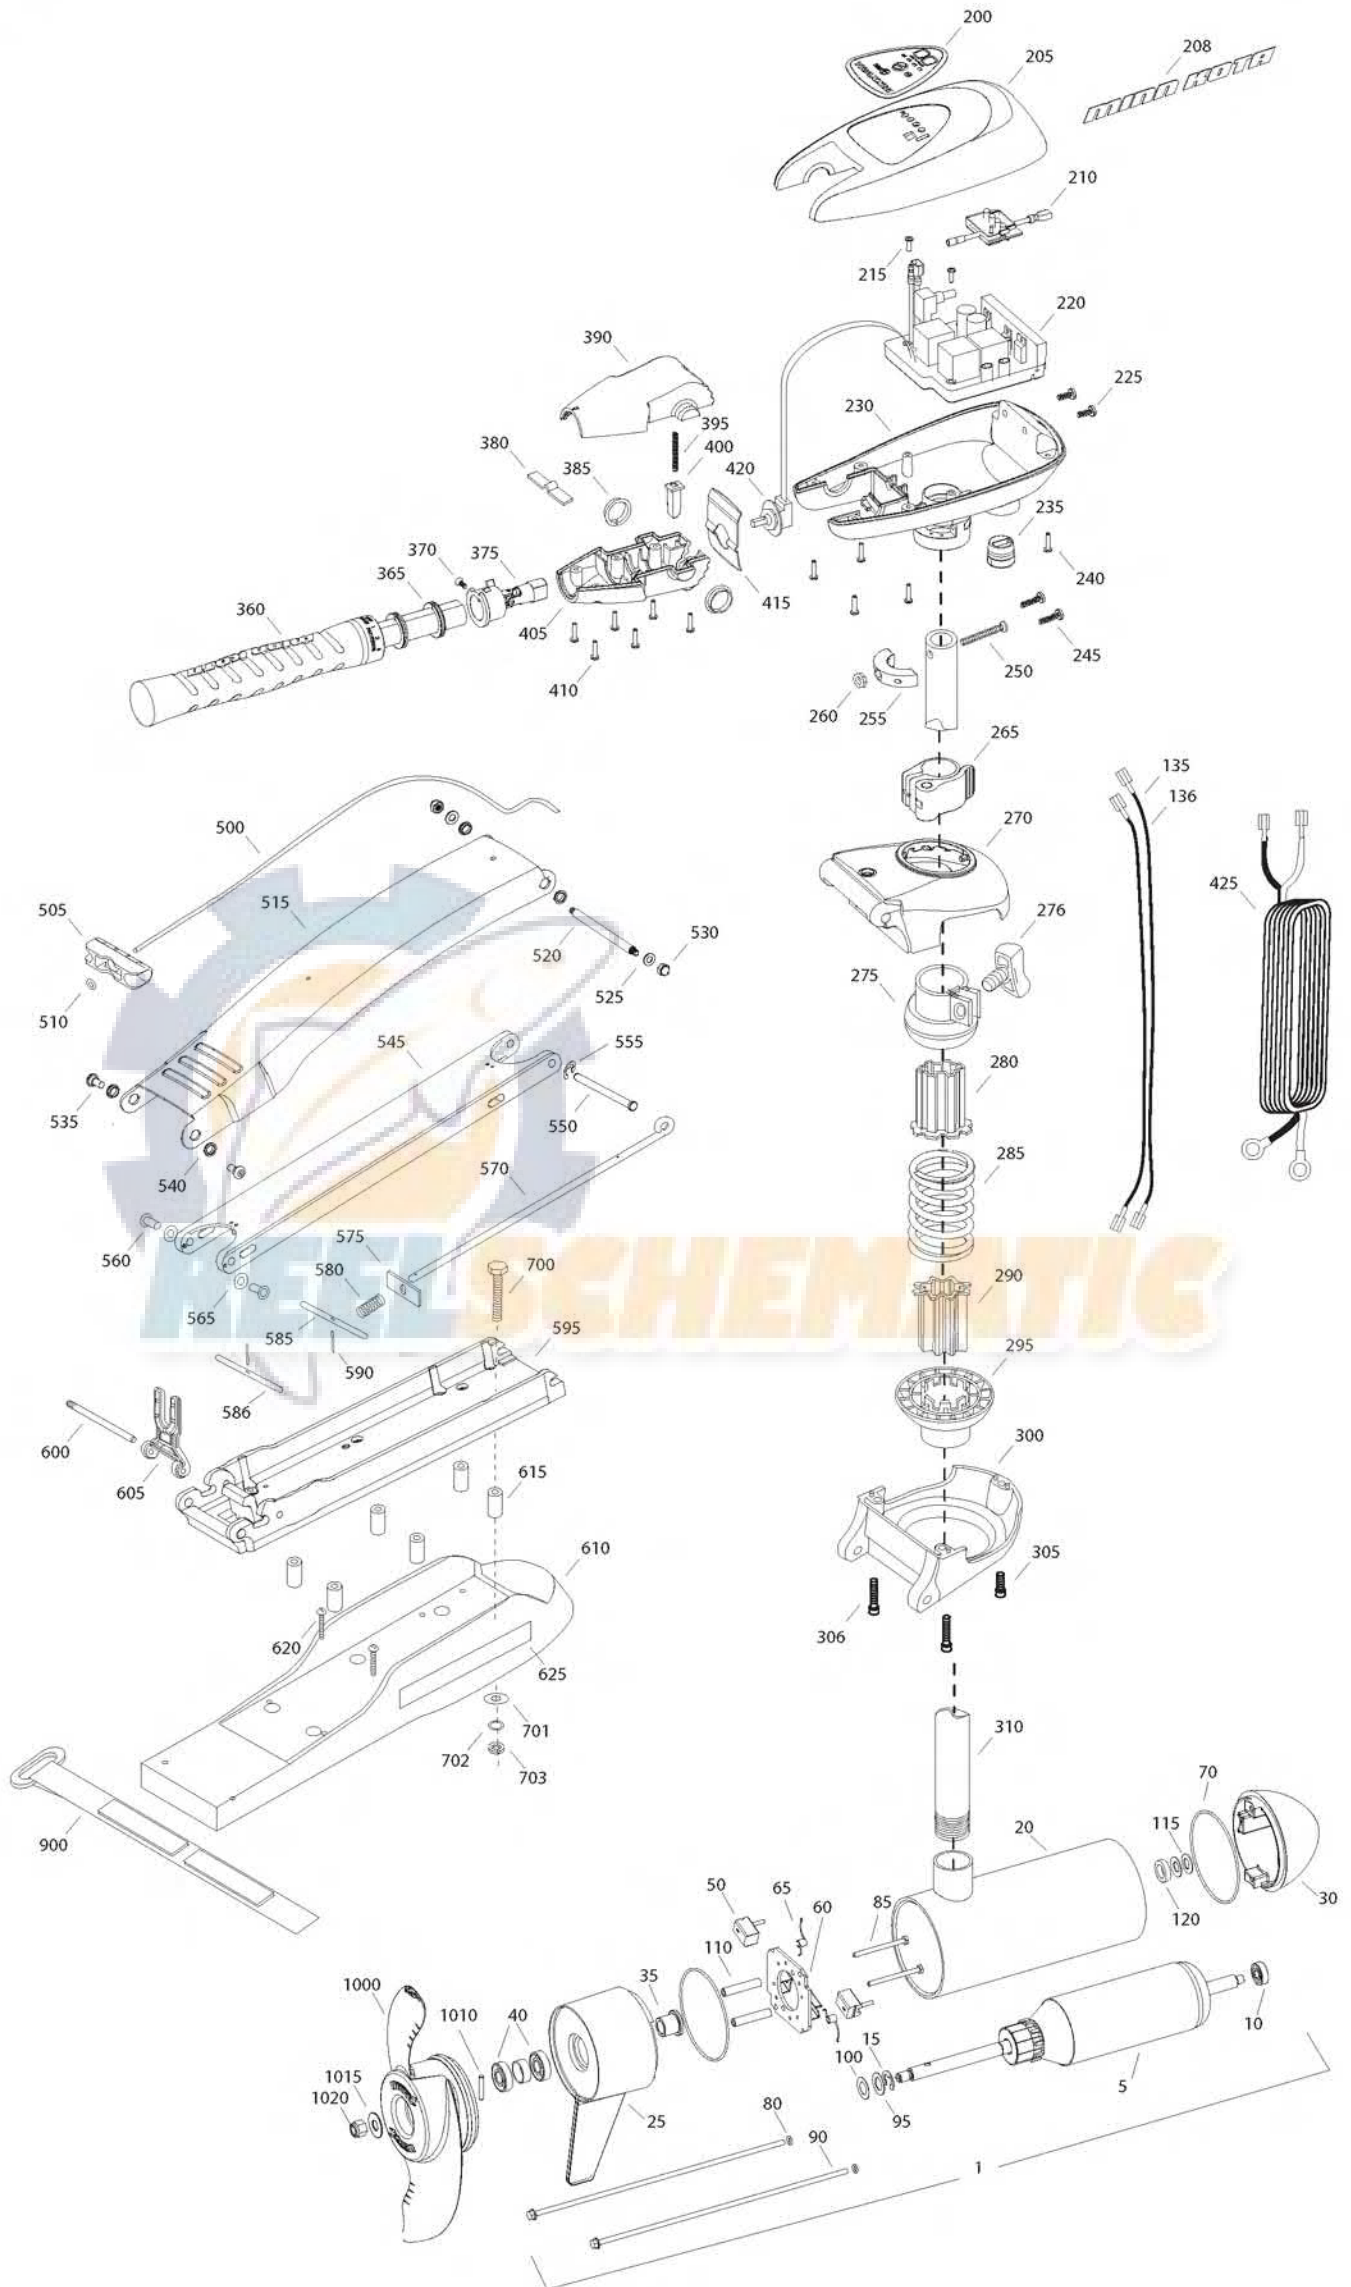

RT80/SM  
80 LBS THRUST  
24 VOLT 56 AMPS  
62" SHAFT

for use with "M" serial numbers  
2-year warranty

Item	P/N	Description	Qty	Item	P/N	Description	Qty	Item	P/N	Description	Qty
1	2316226	24V Motor 62" SW	1	■	2990957	Handle assy, VARS [360-410]	1				
5	2-100-214	Armature assembly	1	360	2990456	Grip/handle assy, VARS [360-375]	1	■	1378132	Propeller kit WW2	
10	140-010	Bearing	1	365	2060015	Bearing, handle	2	■	2994876	Propeller bag assy	
15	788-040	Retaining ring	1	370	2063405	Screw, #6 PFH SS	1	1000	2331160	Propeller WW2	1
20	2-200-397	Center housing assembly	1	375	2884092	Yoke / spider assy, VARS	1	1010	2262658	Drive pin, large	1
25	2-300-340	Brush end housing assembly	1	380	2302742	Spring, detent, off	1	1015	2091701	Washer, prop, large	1
30	421-376	Plain end housing assembly STD	1	385	2060005	Bearing, handle pivot	2	1020	2198401	Nut, nylock, prop, Anode	1
35	144-017	Flange bearing	1	390	2060900	Handle pivot, top	1				
40	880-025	Seal	2	395	2302745	Spring, release button	1				
50	188-094	Brush	2	400	2063700	Button, release	1				
60	9-738-004	Brush plate assembly	1	405	2060905	Handle pivot, bottom	1				
65	975-041	Brush spring	2	410	2303412	Screw, #6 x 5/8 SS	6				
70	701-043	O-ring, motor	2								
80	701-009	O-ring, thru-bolt	2	415	2062715	Spring, handle pivot	1				
85	830-027	Screw, 10-32 x 2	2	420	2061700	Washer, pot holder	1				
90	830-094	Thru-bolt	2	425	2992523	Leadwire assy	1				
95	990-051	Washer, steel	2								
100	990-052	Washer, nylatron	2	■	2991847	Mount, Bow Assy bow guard	1				
110	973-025	Spacer, brush plate	2			[270-306], [500-625]					
115	992-010	Washer, Belleville	2	500	2251601	Rope	1				
120	990-045	Spacer, thrust	1	505	2150400	Pull grip	1				
135	640-021	Leadwire, black	1	510	2151700	Washer	1				
136	640-126	Leadwire, red	1	515	2264249	Arm, upper, std, sw	1				
■	2889460	Seal and O-ring Kit		520	2262604	Pin, bowguard, upper	1				
				525	2261722	Washer, 5/16", ss	2				
200	2195659	Decal, c-box cover	1	530	2223100	Nut, 5/16-18 SS	2				
205	2060296	C-box cover	1	535	2263500	Bolt, shoulder	2				
208	2325666	Decal - MinnKota	2	540	2293501	Bushing, SS	2				
210	2074081	Battery meter, 24v SW	1	545	2994356	Arm, Lower, std, sw	1				
215	3043427	Screw, #8 x 7/8 SS	2	550	2262622	Pin, clevis ss	1				
220	2184017	Control board, 24/36v	1	555	2263011	E-clip, ss	1				
225	2303434	Screw, #8-30 x 5/8 SS	2	560	2267318	Bushing, nylon	2				
230	2062503	Control box, VARS, SW	1	565	2261708	Washer, spacer, .010 thk	as reqd				
235	2062905	Strain relief	1	570	2153605	Eyeshaft, ss	1				
240	2303412	Screw, #6 x 5/8 SS	6	575	2262703	Spring stop	1				
245	2263434	Screw, #8 x 1 SS	2	580	2152701	Spring, lock bar, ss	1				
250	2263406	Screw, #10-24 x 2 SS	1	585	2233621	Lock bar, front, ss	1				
255	2061517	Collar, c-box	1	586	2233623	Lock bar, back, ss	1				
260	2333101	Nut, 10-24, nylock, SS	1	590	2152612	Spring pin, ss	2				
265	2991521	Cam lock/depth collar assy	1	595	2773982	Bowplate w/ insert, std, sw	1				
				600	2260505	Hinge pin, ss	1				
■	2991764	Bowguard Assembly SW [270-306]	1	605	2293811	Yoke, Max	1				
270	2991779	Bracket, top	1	610	2263919	Motor rest, std, sw	1				
275	2261525	Spring sleeve, Upper	1	615	2261505	Spacer, motor rest	6				
276	2011366	Knob, collar, ss	1	620	2263434	Screw, #8, SS	2				
280	2264702	Tube insert, bowmount	2	625	2065677	Decal, motor rest	2				
285	2262705	Spring, bowguard	1								
295	2261535	Spring sleeve, Lower	1	■	2994830	Bag assembly	1				
300	2991777	Bracket Assy, bottom	1	700	2263431	Screw, 1/4-20 x 3 1/2" PPH, SS	6				
305	2263422	Screw, 5/16 x 1" SHCS ss	1	701	2301720	Washer, rubber mounting	6				
306	2263424	Screw, 5/16 x 2.5" SHCS ss	2	702	2261713	Washer, 1/4 SS	6				
				703	2263101	Nut, 1/4-20 Nylock, SS	6				
310	2002015	Tube Composite 62"	1								
				900	2263804	Strap, hold down	1				